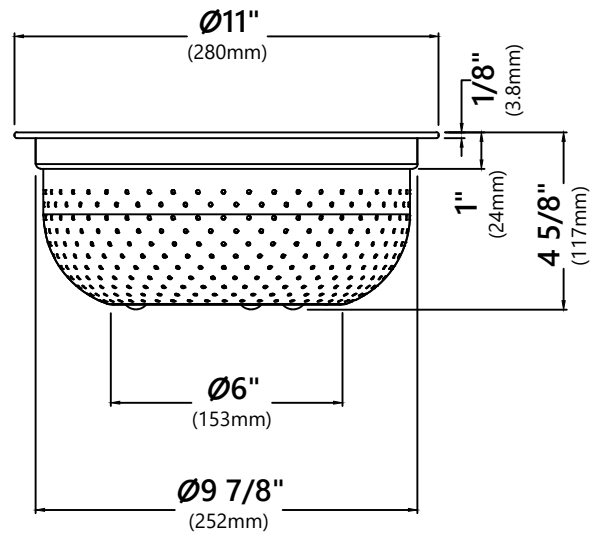

Warranty

Kraus 1 Year Limited Warranty

see website for details www.kraususa.com