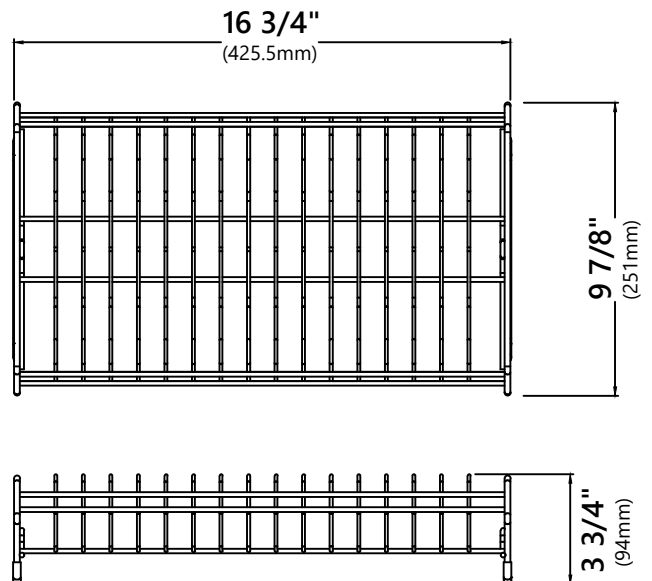

KDR-1

Stainless Steel Dish Rack

Dish Rack Dimensions

Overall Dimensions: 16 3/4" x 9 7/8" x 3 3/4"

Features

- Durable Stainless Steel Construction
- Designed to Use with All Workstations
- Included with KWU120-45 kitchen sink
- Silicone non slip base coating in gloss black
- Holds 17 dishes

Warranty

Kraus 1 Year Limited Warranty

see website for details www.kraususa.com