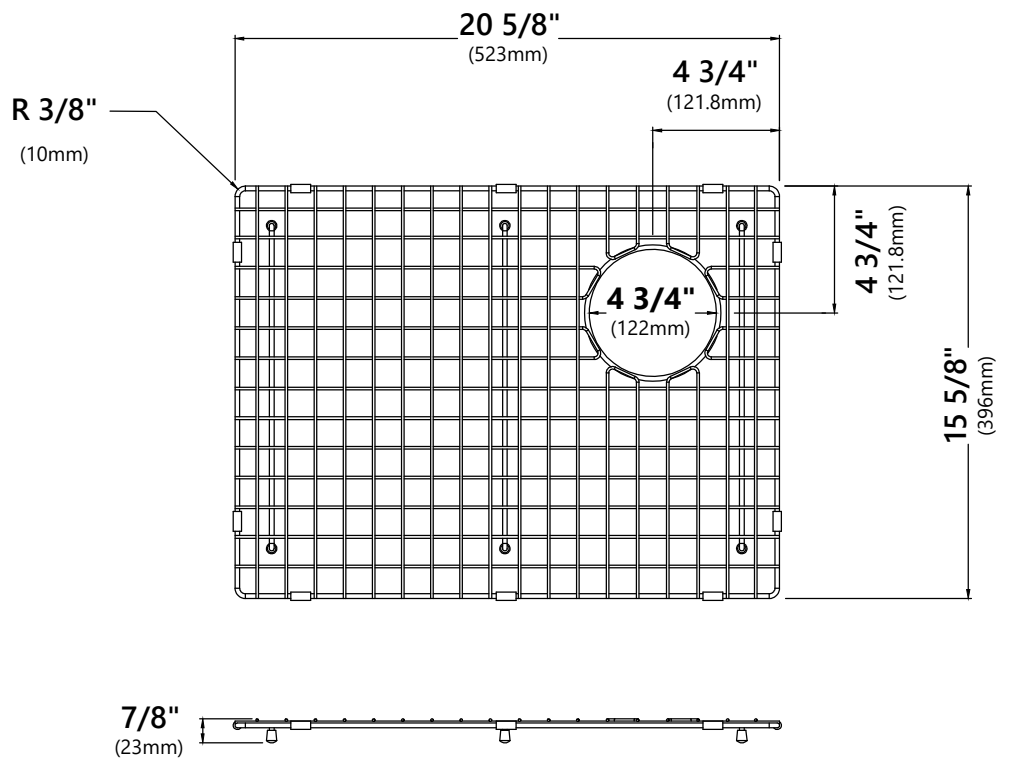

Warranty

Kraus One Year Limited Warranty

see website for details www.kraususa.com