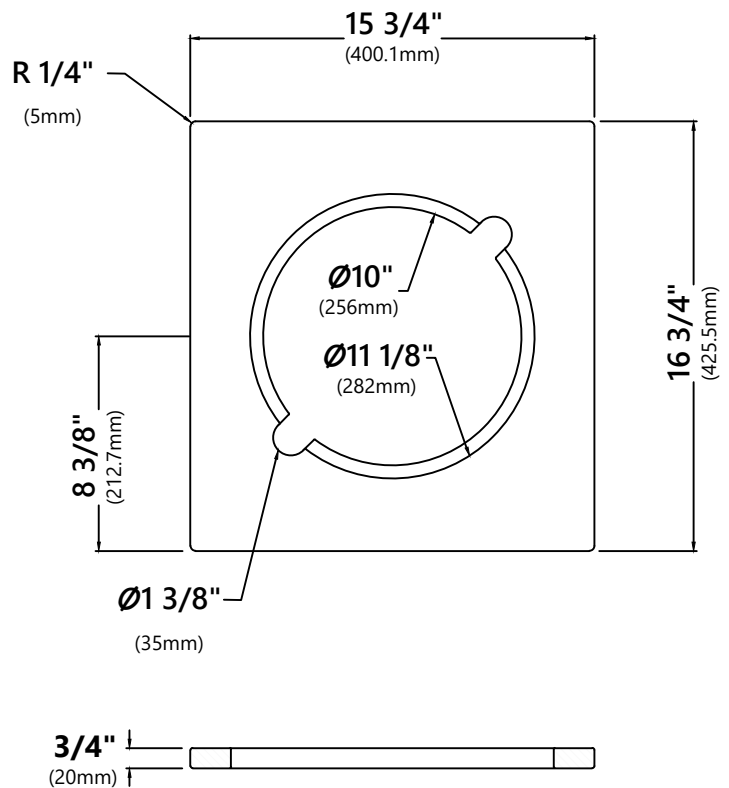

KAB-105

Accessories Board

Accessories Board Dimensions

Overall Dimensions: 15 3/4" x 16 3/4" x 3/4"

Features

- BPA-free and FDA-approved
- Included with KWU120-36 and KWU120-45 kitchen sinks
- For use with the KBW-2 Bowl and/or the KCL-2 Colander
- Included with the KAC-105, KAC-205 and KAC-1005 Accessories Board Sets

NOTE: Each piece may feature unique color variations

Warranty

Kraus One Year Limited Warranty

see website for details www.kraususa.com