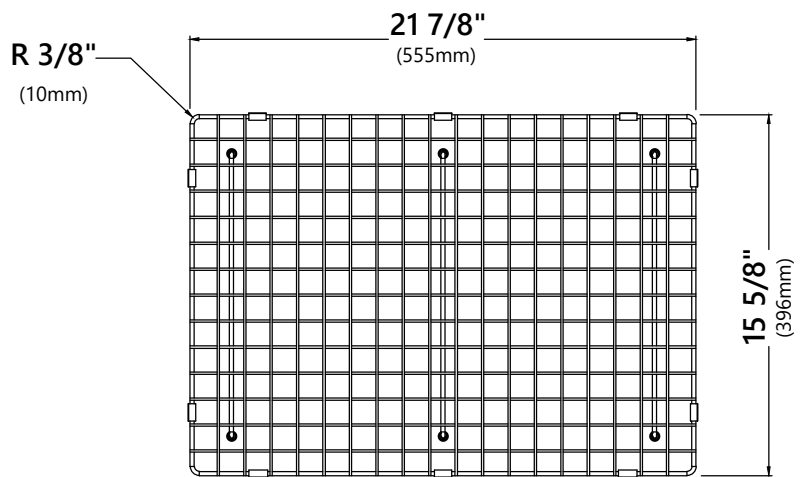

Warranty

Kraus One Year Limited Warranty

see website for details www.kraususa.com