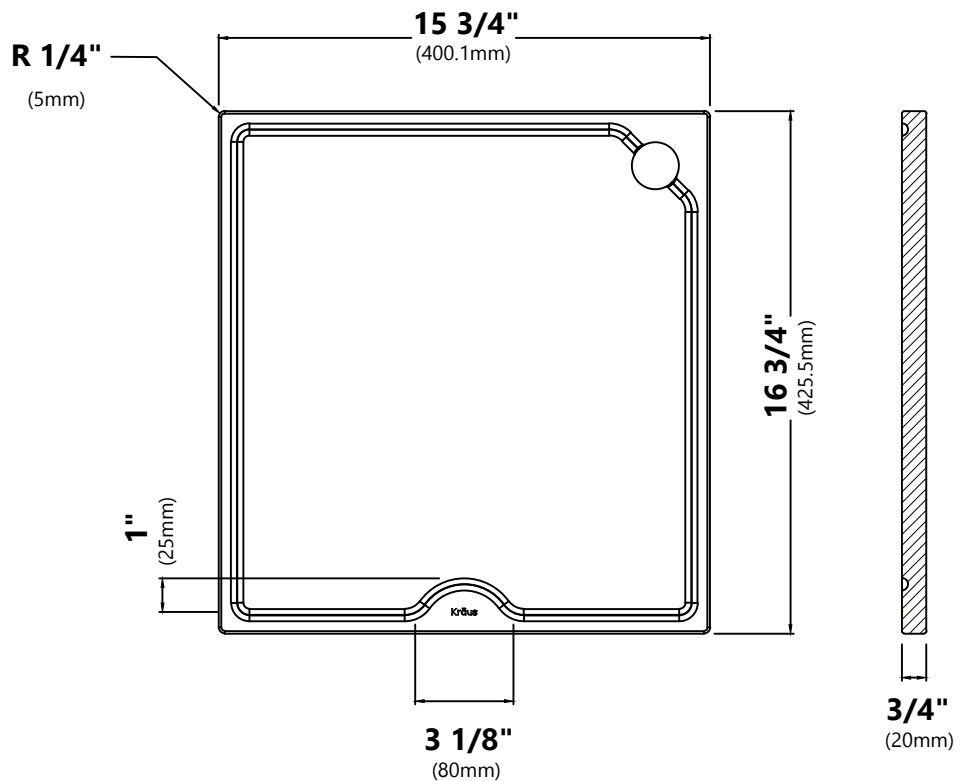

KCB-WS104

Cutting Board

Cutting Board Dimensions

Overall Dimensions: 16 3/4" x 15 3/4" x 3/4"

Features

- Designed to Use Over the Sink and On the Counter
- Outer Groove Traps Liquids to Prevent Messy Counter
- BPA-free and FDA-approved
- Included with KWU120-45 kitchen sink

NOTE: Each piece may feature unique color variations

Warranty

Kraus One Year Limited Warranty

see website for details www.kraususa.com