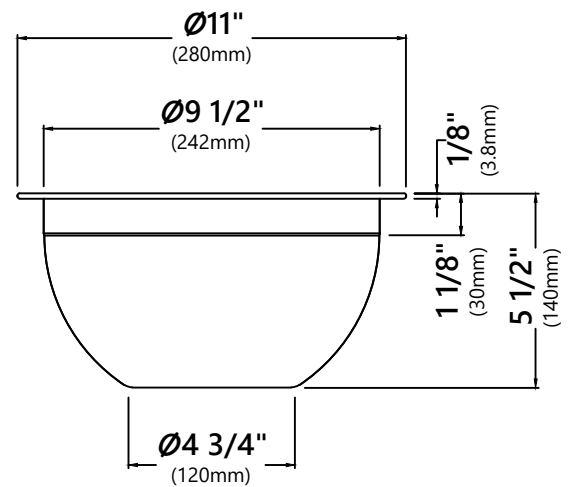

Warranty

Kraus 1 Year Limited Warranty

see website for details www.kraususa.com