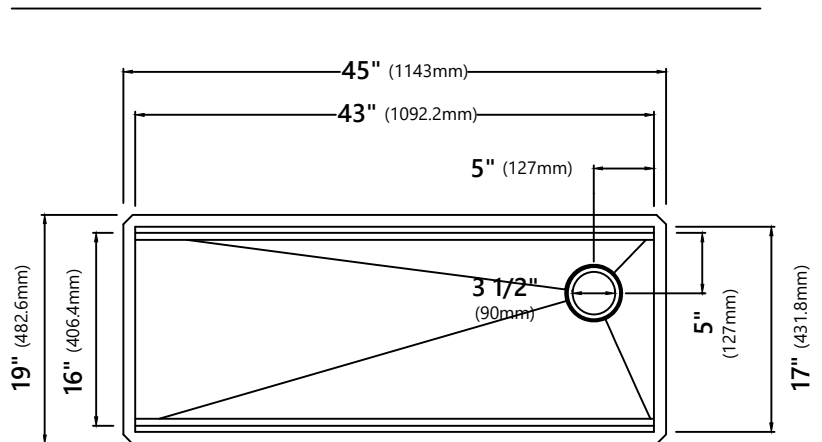

KWU120-45

45 Inch Undermount Workstation Single Bowl Stainless Steel Kitchen Sink

Kräus®

SPECIFICATION SHEET

Sink Dimensions

Overall Dimensions: 45" x 19"

Bowl Dimensions: 43" x 16"

Sink Depth: 10"

Features

- 16 Gauge Stainless Steel Construction
- Single Bowl Undermount Sink
- Required Minimum Cabinet Size: 48" Left to Right, 24" Front to Back
- Rear Off-Set Drain
- 3 1/2" Drain Opening
- NoiseDefend Undercoating and Sound Dampening Pads

Accessories Included

- Strainer ST-1
- Cover Cap STC-2
- Bottom Grid KBG-UN1-23
- Bottom Grid KBG-WSU1-45
- Rolling Mat KRM-11BL
- Cutting Board KCB-WS104BB
- Cutting Board, Colander and Bowl Set KAC-1005BB
- Dish Rack: KDR-1
- Cut-Out Template
- Mounting Hardware

CODES/STANDARDS:

Product Certification

cUPC (ASME A112.19.3/CSA B45.4)

NOTE: It is not recommended to install this sink with a negative reveal. Doing so will prohibit the use of any workstation accessories as they will not fit.

Warranty

Kraus Limited Lifetime Warranty

see website for details www.kraususa.com

Kraus USA Customer Service

1.800.775.0703 | customerservice@kraususa.com

REV. January 26, 2021